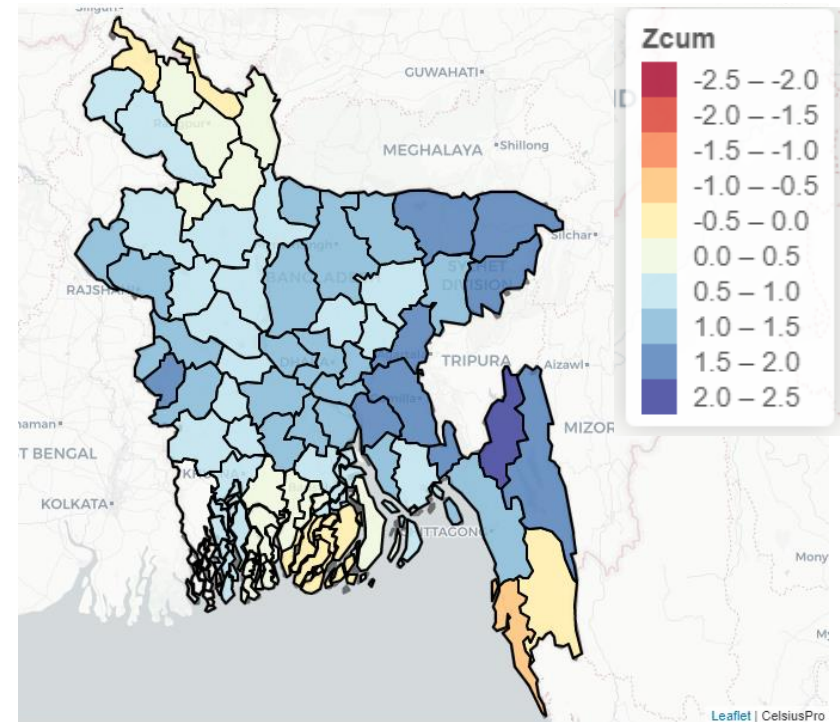

## Lea Mueller, Head of Consulting

---

- Thanks to big data we can extend the boundaries of insurance and reach more people and cover new perils.
- CelsiusPro provides a platform to enable large-scale distribution and manage index insurance schemes
- CelsiusPro is a key partner in ISF's flagship project for drought insurance in South Africa. We aim to insure up to 240'000 smallholder farmers and families by 2021.

# Technology extends the boundaries of insurance and we reach more people and cover new perils

- We have an inhouse database of all relevant datasets for weather index: 180 million data points per day

Extreme rainfall in June/July 2017

Source: CelsiusPro EMS, CHIRPS NASA satellite rainfall data.